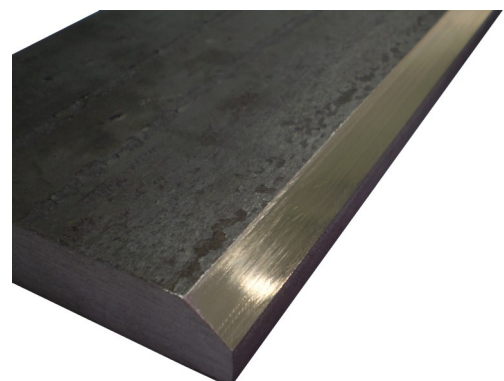

## **Bevel polish machine CHL-25**

**This portable machine can polish a bevel with a maximum width of 25 mm and angles between 20° and 45° in a single pass.**

- **Adjustable heighth.**
- **Fast polishing.**
- **Eliminates mistakes.**
- **Electric box with protection fuse.**
- **With emergency stop button.**