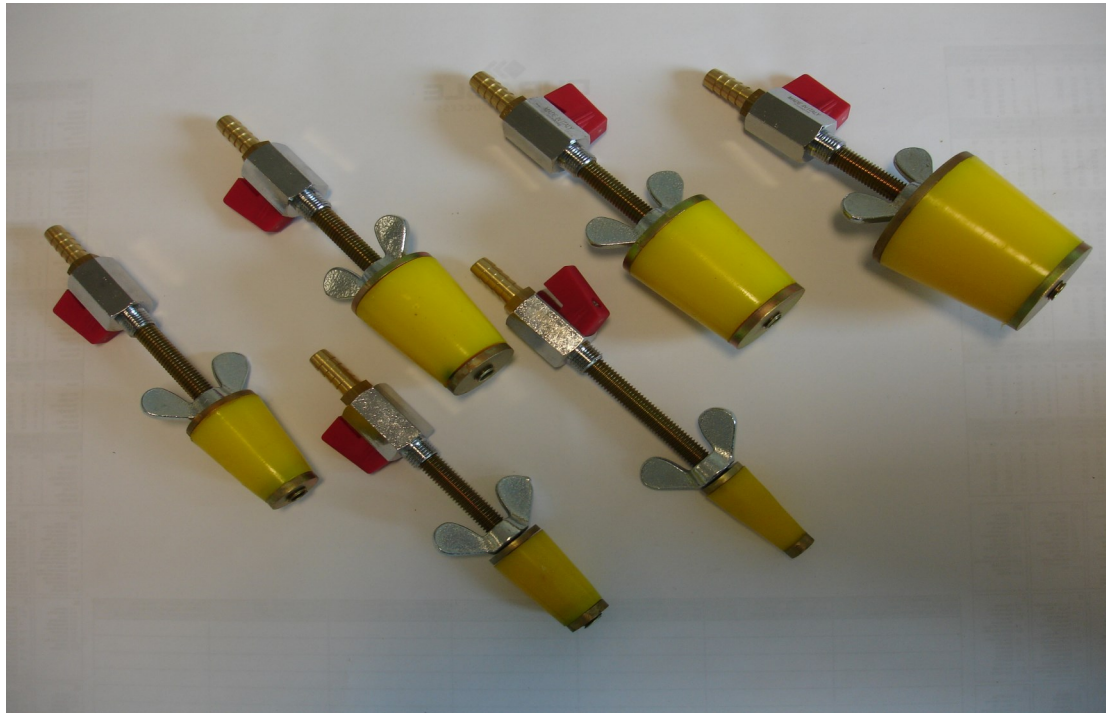

Th. WORTELBOER B.V.

P.O BOX 5 - NL - 6580 AA MALDEN

TEL. +31- 24 - 358 65 14

FAX + 31 - 24 - 358 70 79

www.wortelboer.ws

E-mail : info@wortelboer.ws

CONICAL PIPE STOPPERS

- TEMPORARY CLOSING OF PIPELINES
- CLOSING OF PIPE FOR FILLING WITH BACKINGGAS

Measure	Range
1/2"	12 - 20 mm.
3/4"	19 - 25 mm.
1"	23 - 33 mm.
1.1/4"	31 - 41 mm.
1.1/2"	37 - 46 mm.
2"	45 - 59 mm.