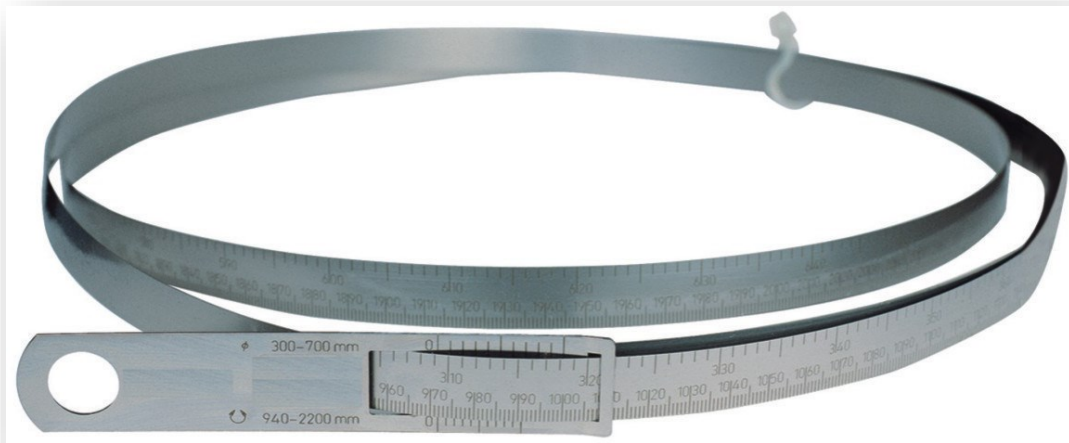

Th. WORTELBOER B.V.

P.O BOX 5 - NL - 6580 AA MALDEN

HOLLAND

PHONE 31 - 24 - 358 65 14

FAX 31 - 24 - 358 70 79

www.wortelboer.ws

E-mail : info@wortelboer.ws

Pipediameter- circumference measuring tape

The circumference read simultaneously and the diameter with 1:10 mm accuracy.
16 mm wide stainless steel band with etched mm.

On the lower scale can be read off the circumference, at the top the diameter.
The circumference measuring devices are made of stainless steel.

Diameter	Circumference	Item number
20 - 300 mm	60 - 950 mm	10.08.207.0001
20 - 700 mm	60 - 2200 mm	10.08.207.0002
20 - 1200 mm	60 - 3780 mm	10.08.207.0003
20 - 1500 mm	60 - 4720 mm	10.08.207.0004
20 - 1900 mm	60 - 5980 mm	10.08.207.0005
20 - 2400 mm	60 - 7540 mm	10.08.207.0006
20 - 2700 mm	60 - 8500 mm	10.08.207.0007
20 - 3100 mm	60 - 9760 mm	10.08.207.0008
20 - 3600 mm	60 - 11310 mm	10.08.207.0009